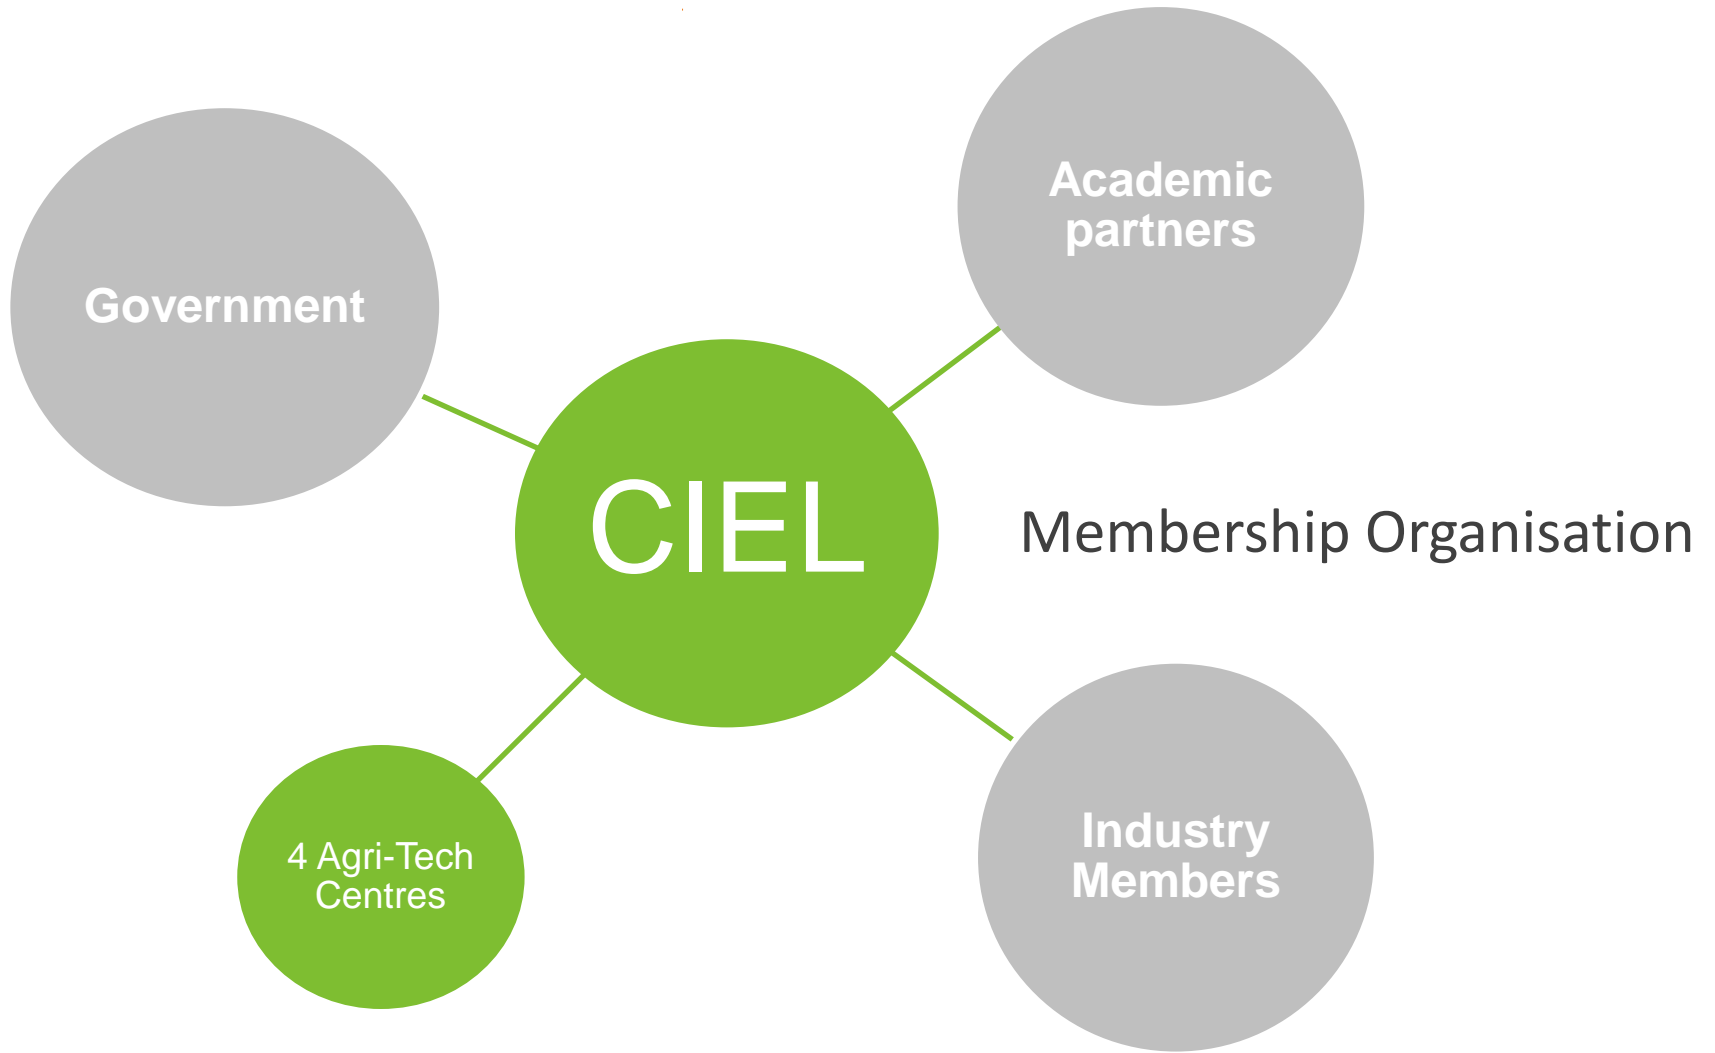

The family of Agri-Tech Centres

We work with
Innovate UK

The family of Agri-Tech Centres

4 Centres : 1 Vision

- ▶ Motivation: to drive forward a more efficient, profitable & resilient agri-food supply chain
- ▶ Promote collaboration & uptake of new technologies & practices

What does CIEL do?

CIEL

What does CIEL do?

CIEL

Stakeholder Engagement

Our Academic Partners

CIEL

- ▶ Collegiate culture across leading animal scientists
- ▶ Investment in new UK capability and scale
- ▶ New partnerships across livestock sector
- ▶ Training
 - ▶ Attract new talent
 - ▶ Join industry to science
- ▶ Influence government

Pig H&W investments

Pig research network

CIEL

- ▶ Housing
- ▶ Breeding
- ▶ Feed efficiency
- ▶ Diagnostics
- ▶ Imaging
- ▶ Environmental impact
- ▶ Product integrity

How you can work with us

- ▶ Share your livestock health & welfare challenges & priorities that need innovative solutions
- ▶ Consider partners for collaboration
- ▶ Review research funding options
- ▶ Access CIEL network of expertise & resources