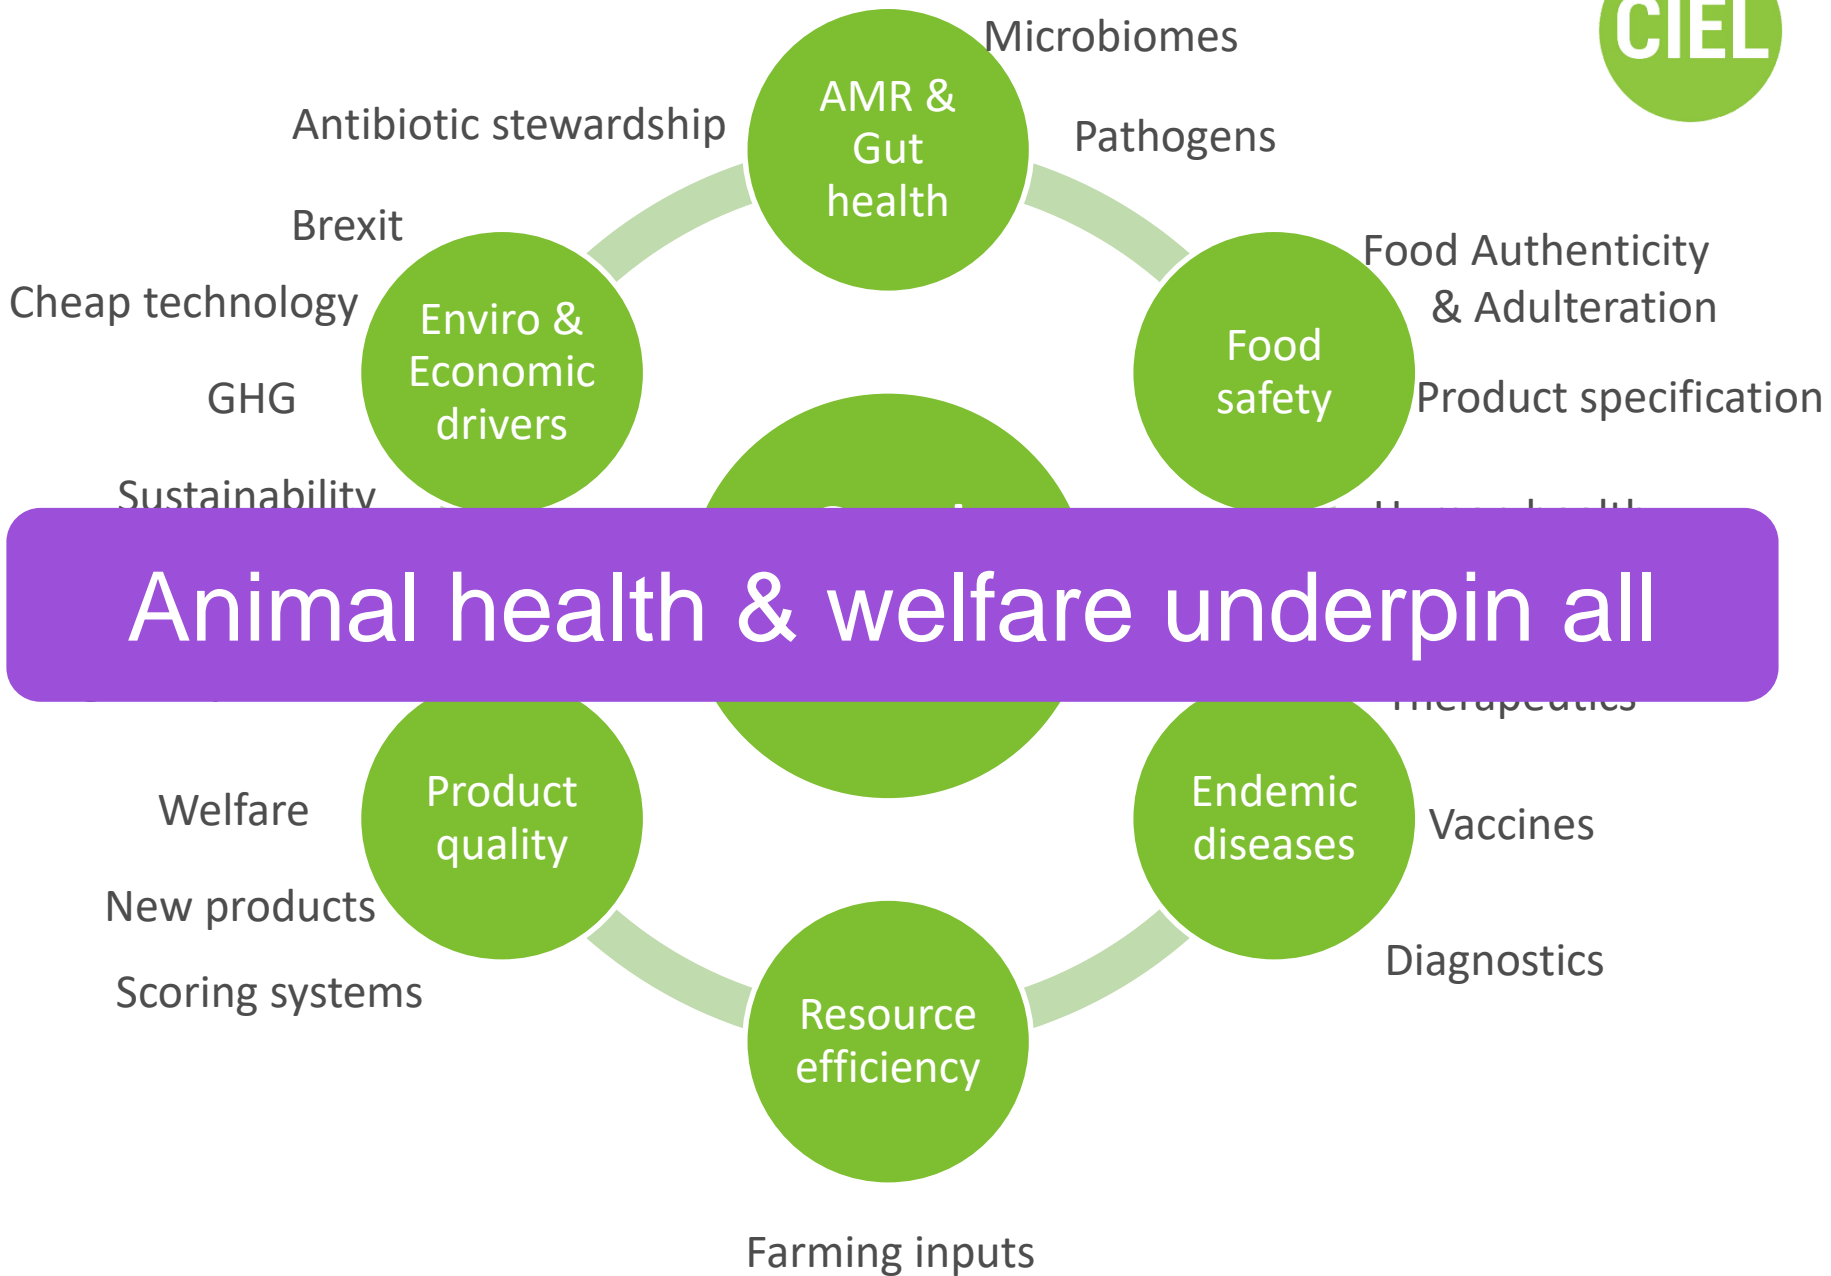

The family of Agri-Tech Centres

We work with
Innovate UK

The family of Agri-Tech Centres

4 Centres : 1 Vision

- ▶ Motivation: to drive forward a more efficient, profitable & resilient agri-food supply chain
- ▶ Promote collaboration & uptake of new technologies & practices

What does CIEL do?

CIEL

What does CIEL do?

CIEL

Stakeholder Engagement

Our Academic Partners

CIEL

- ▶ Collegiate culture across leading animal scientists
- ▶ Investment in new UK capability and scale
- ▶ New partnerships across livestock sector
- ▶ Training
 - ▶ Attract new talent
 - ▶ Join industry to science
- ▶ Influence government

Pig H&W investments

Pig research network

CIEL

- ▶ Housing
- ▶ Breeding
- ▶ Feed efficiency
- ▶ Diagnostics
- ▶ Imaging
- ▶ Environmental impact
- ▶ Product integrity

How you can work with us

- ▶ Share your livestock health & welfare challenges & priorities that need innovative solutions
- ▶ Consider partners for collaboration
- ▶ Review research funding options
- ▶ Access CIEL network of expertise & resources